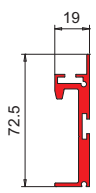

V-8000 €A.341

- Binario Independent
- Independent track profile
- Laufschiene Independent

Cod.	Fin. / Fin. / Oberf.
V-8000-1000 mm	IXE
V-8000-1400 mm	IXE

xfb-064