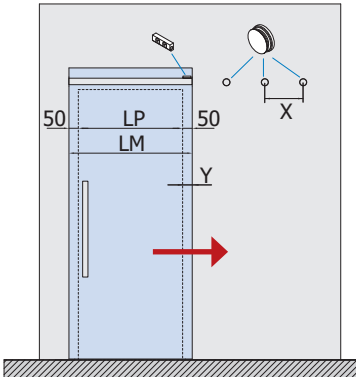

LAVORAZIONE VETRO GLASS PREPARATION GLASBEARBEITUNG

TECHNICAL

$$LM = LP + 100$$

$$LM = (LP + 100) / 2$$

xme249b

COMPONENTI / COMPONENTS / EINZELTEILE ▶ 110

V-8000

V-8100