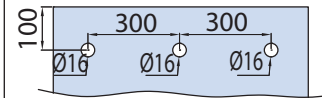

LAVORAZIONE VETRO GLASS PREPARATION GLASBEARBEITUNG

TECHNICAL

$$LM = LP + 100$$

$$LM = (LP + 100) / 2$$

xme249b

COMPONENTI / COMPONENTS / EINZELTEILE ▶ 110

V-8000

V-8100