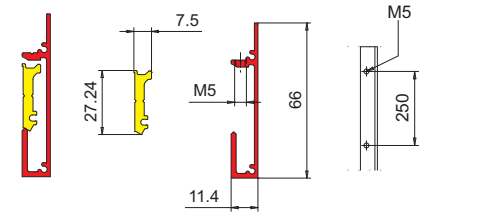

V-8100 €A.342

- Veletta per binario Independent
- Cover profile for Independent track profile
- Profilabdeckung für Laufschiene Independent

Cod.	Fin. / Fin. / Oberf.
V-8100-1000 mm	IXE / CR
V-8100-1400 mm	IXE / CR

xfb-064

V-8002 €A.343

- Set 7 pz ruote di scorrimento e stopper per 1 anta
- Set 7 pcs rollers and stopper for 1 panel
- Set 7 Stk Laufrollen und Stopper für 1 Flügel

TECHNICAL