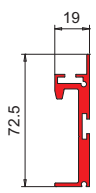

V-8000 €▶A.341

- Binario Independent
- Independent track profile
- Laufschiene Independent

Cod.	Fin. / Fin. / Oberf.
V-8000-1000 mm	IXE
V-8000-1400 mm	IXE

xfb-064