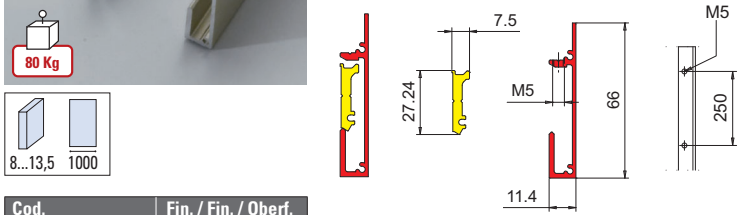

V-8100 €▶A.342

- Veletta per binario Independent
- Cover profile for Independent track profile
- Profilabdeckung für Laufschiene Independent

Cod.	Fin. / Fin. / Oberf.
V-8100-1000 mm	IXE / CR
V-8100-1400 mm	IXE / CR

xfb-064