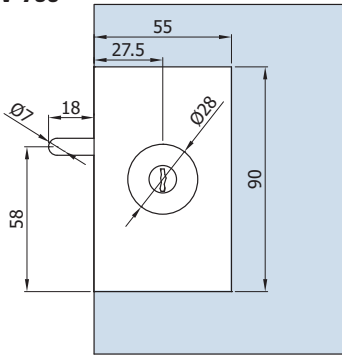

V-785 COLOR

LAVORAZIONE VETRO
GLASS PREPARATION
GLASBEARBEITUNG