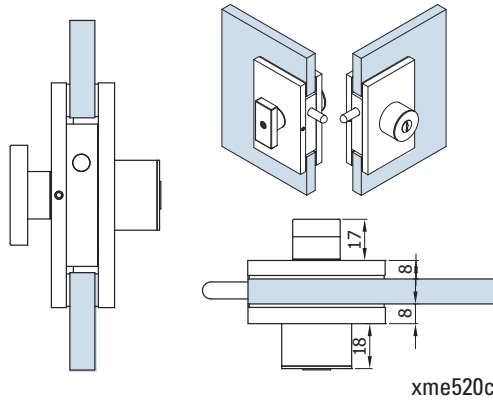

LAVORAZIONE VETRO
GLASS PREPARATION
GLASBEARBEITUNG